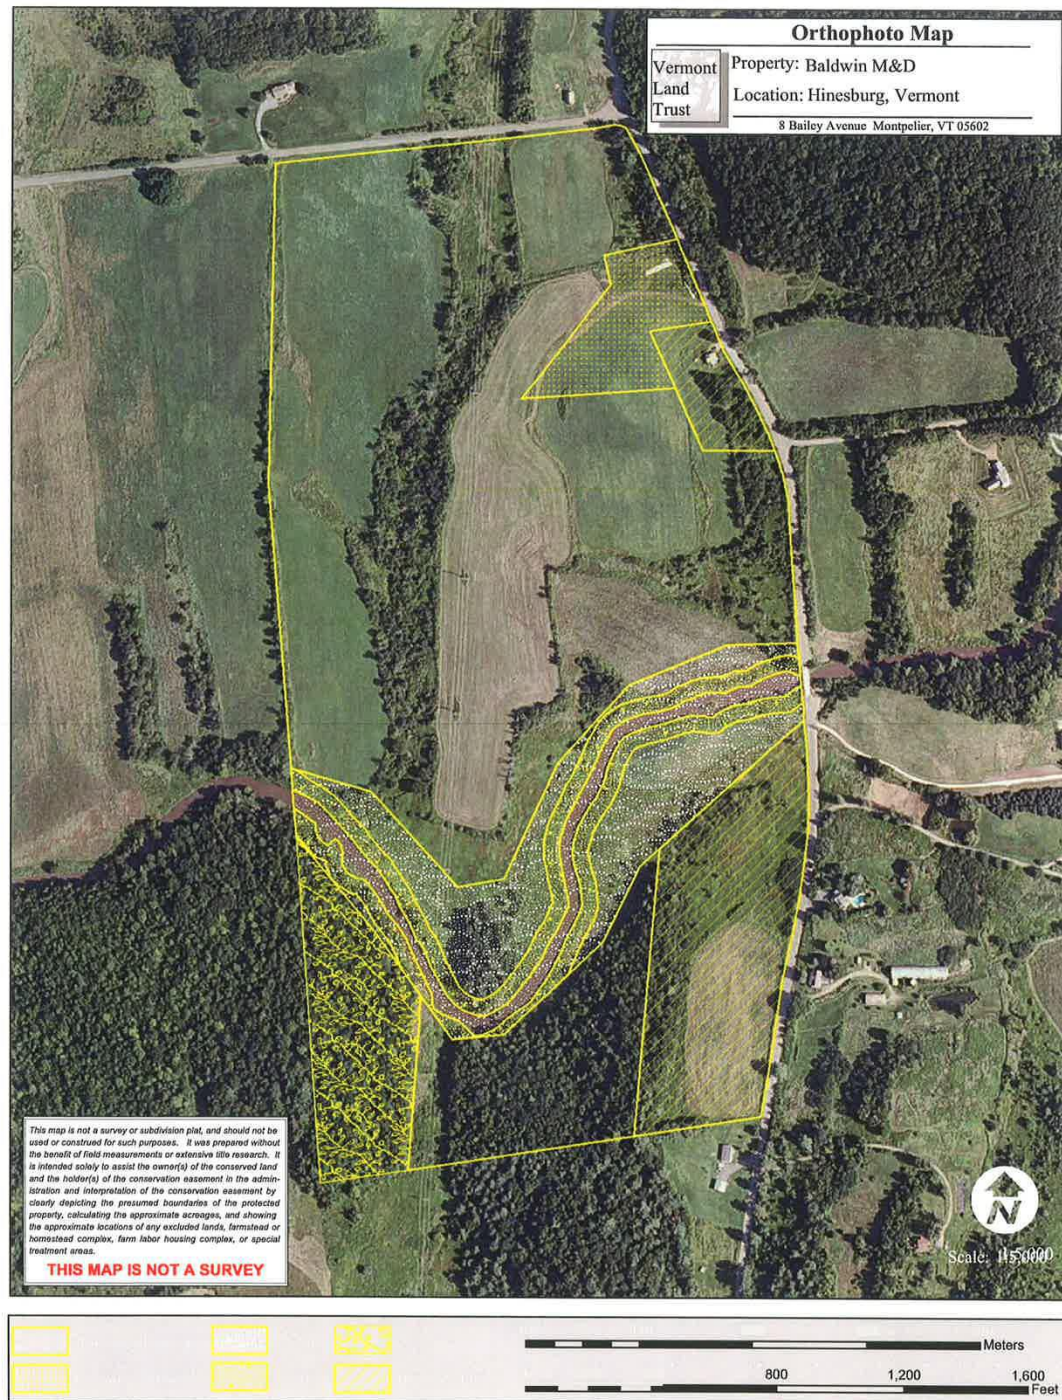

Water Quality, Land Conservation, and VHCB

Vermont Land Trust

Cota, Starksboro 1998

Heath Farm, Ferrisburgh 2004 Now Kimball Brook Organic Dairy

1:9,000

Boomhower Farm, Fairfield

1992 Easement; 2009 River Corridor

Baldwin, Hinesburg
2011
Easement
River Corridor
Buffer
Clayplain Forest
Public Access

Rainville, Highgate 2014

Thibault, Charlotte Easement 2001 Amendment 2015

Worcester Woods