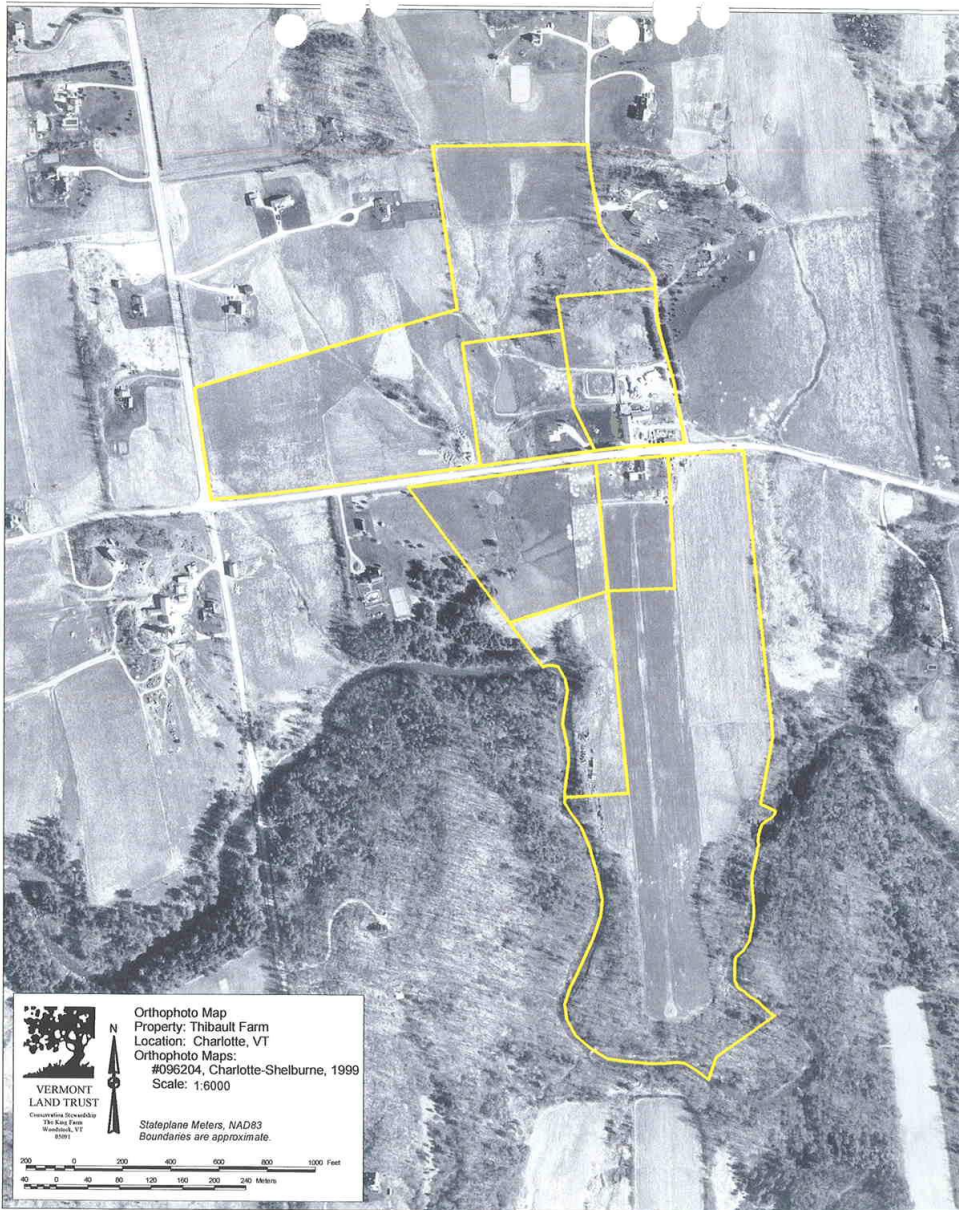

Water Quality, Land Conservation, and VHCB

Vermont Land Trust

Cota, Starksboro 1998

Heath Farm, Ferrisburgh 2004 Now Kimball Brook Organic Dairy

1:9,000

Boomhower Farm, Fairfield

1992 Easement; 2009 River Corridor

Baldwin, Hinesburg
2011
Easement
River Corridor
Buffer
Clayplain Forest
Public Access

Rainville, Highgate 2014

Thibault, Charlotte Easement 2001 Amendment 2015

Worcester Woods